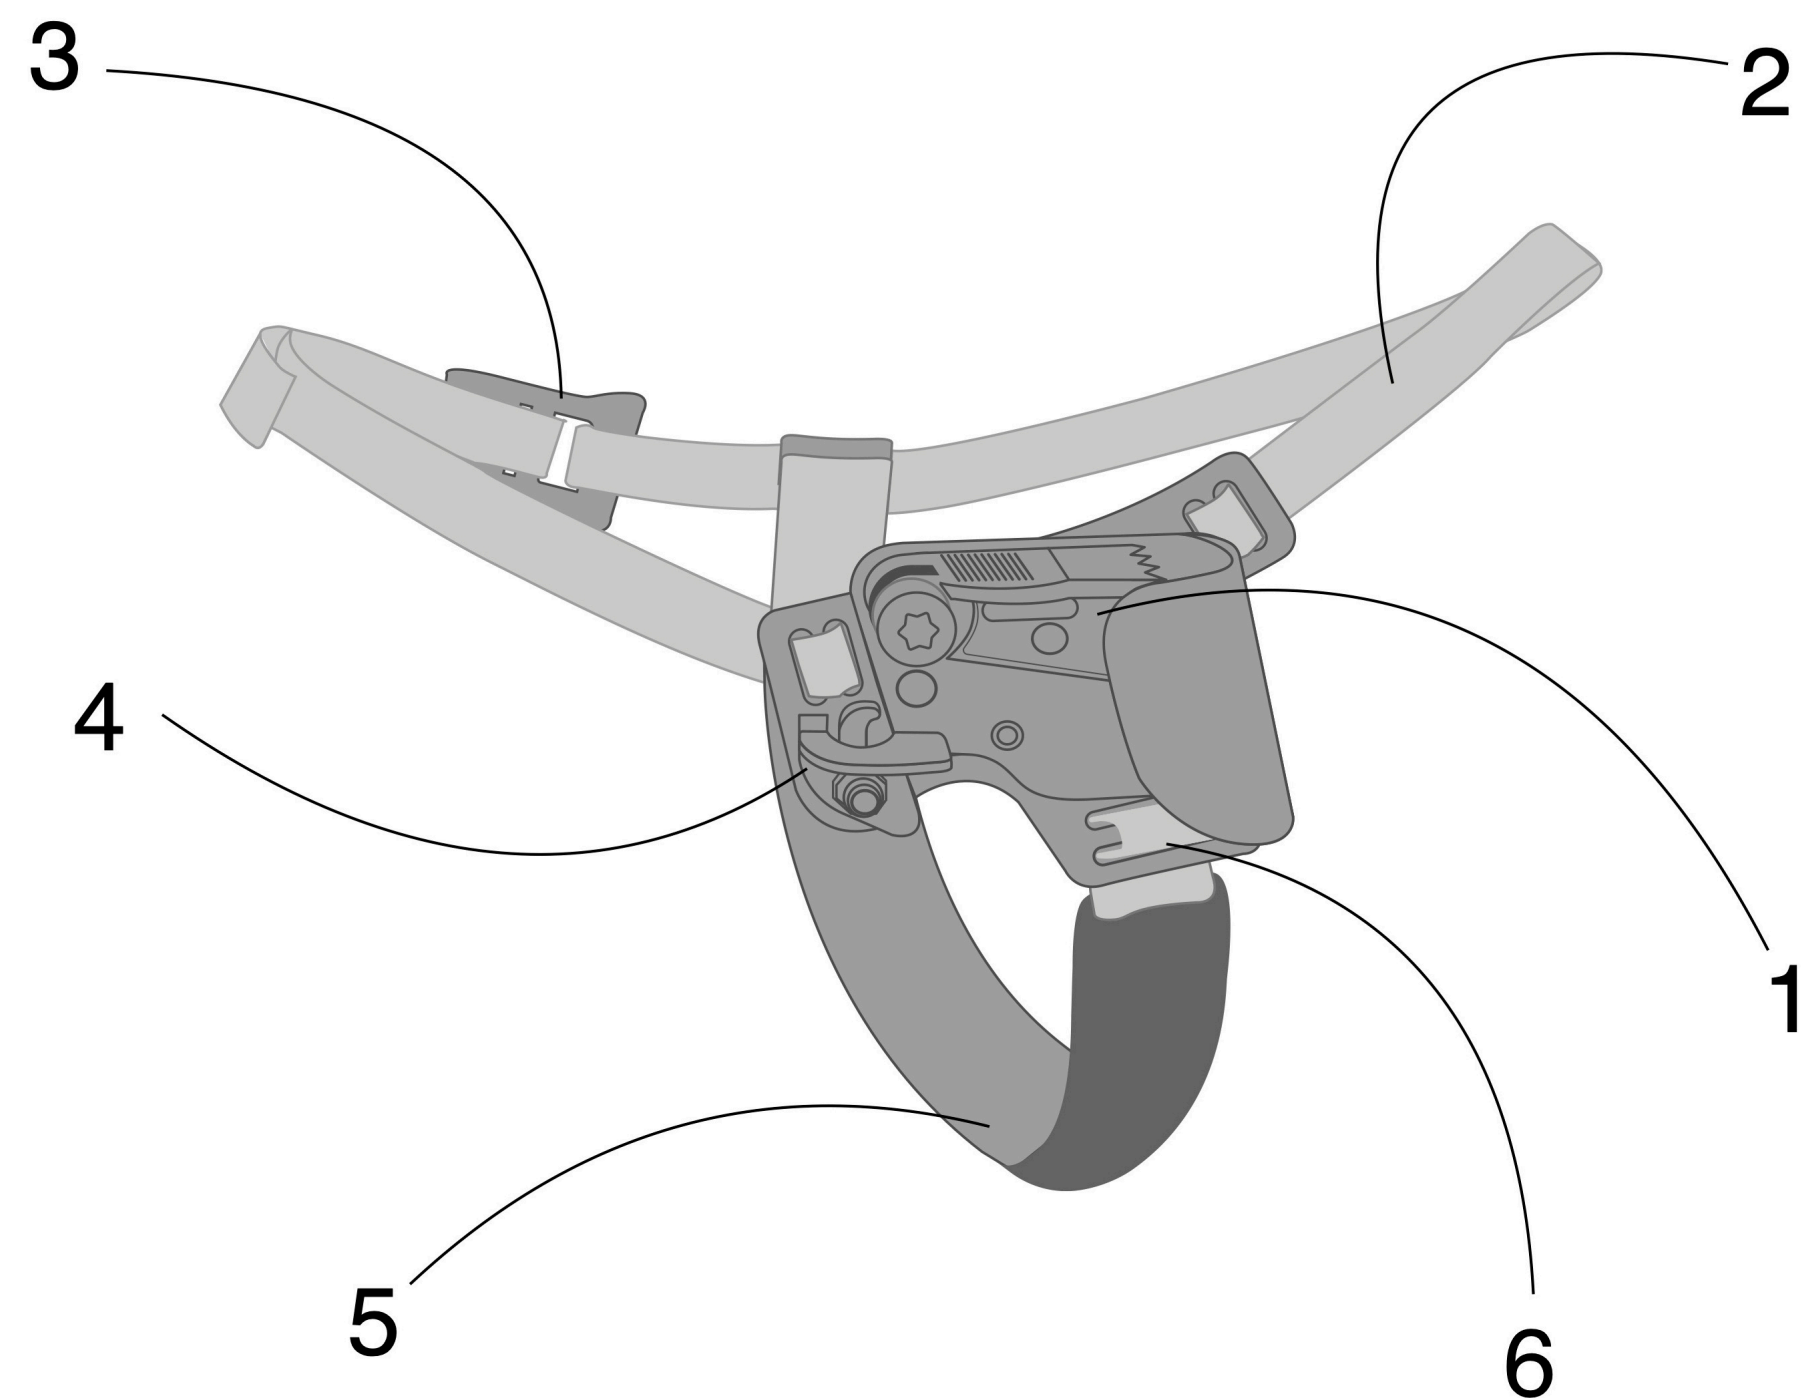

GEMINI FOOT

Foot ascender

GEMINI FOOT

Pictures

GEMINI FOOT

Product Description and features.

This product is designed as an aid to advance on a climbing line. The integrated locking lever allows users to decide if they prefer to leave rope grab cam free to fully open to quick release climbing line, or limitate is possibility to move in order to avoid accidental exits of the rope while advancing on climbing line.

Warning! This product is not a PPE - not intended for life support

Components:

- #1 Rope grab cam
- #2 Upper strap
- #3 Adjusting buckle
- #4 Locking lever
- #5 Lower strap

Made in Italy