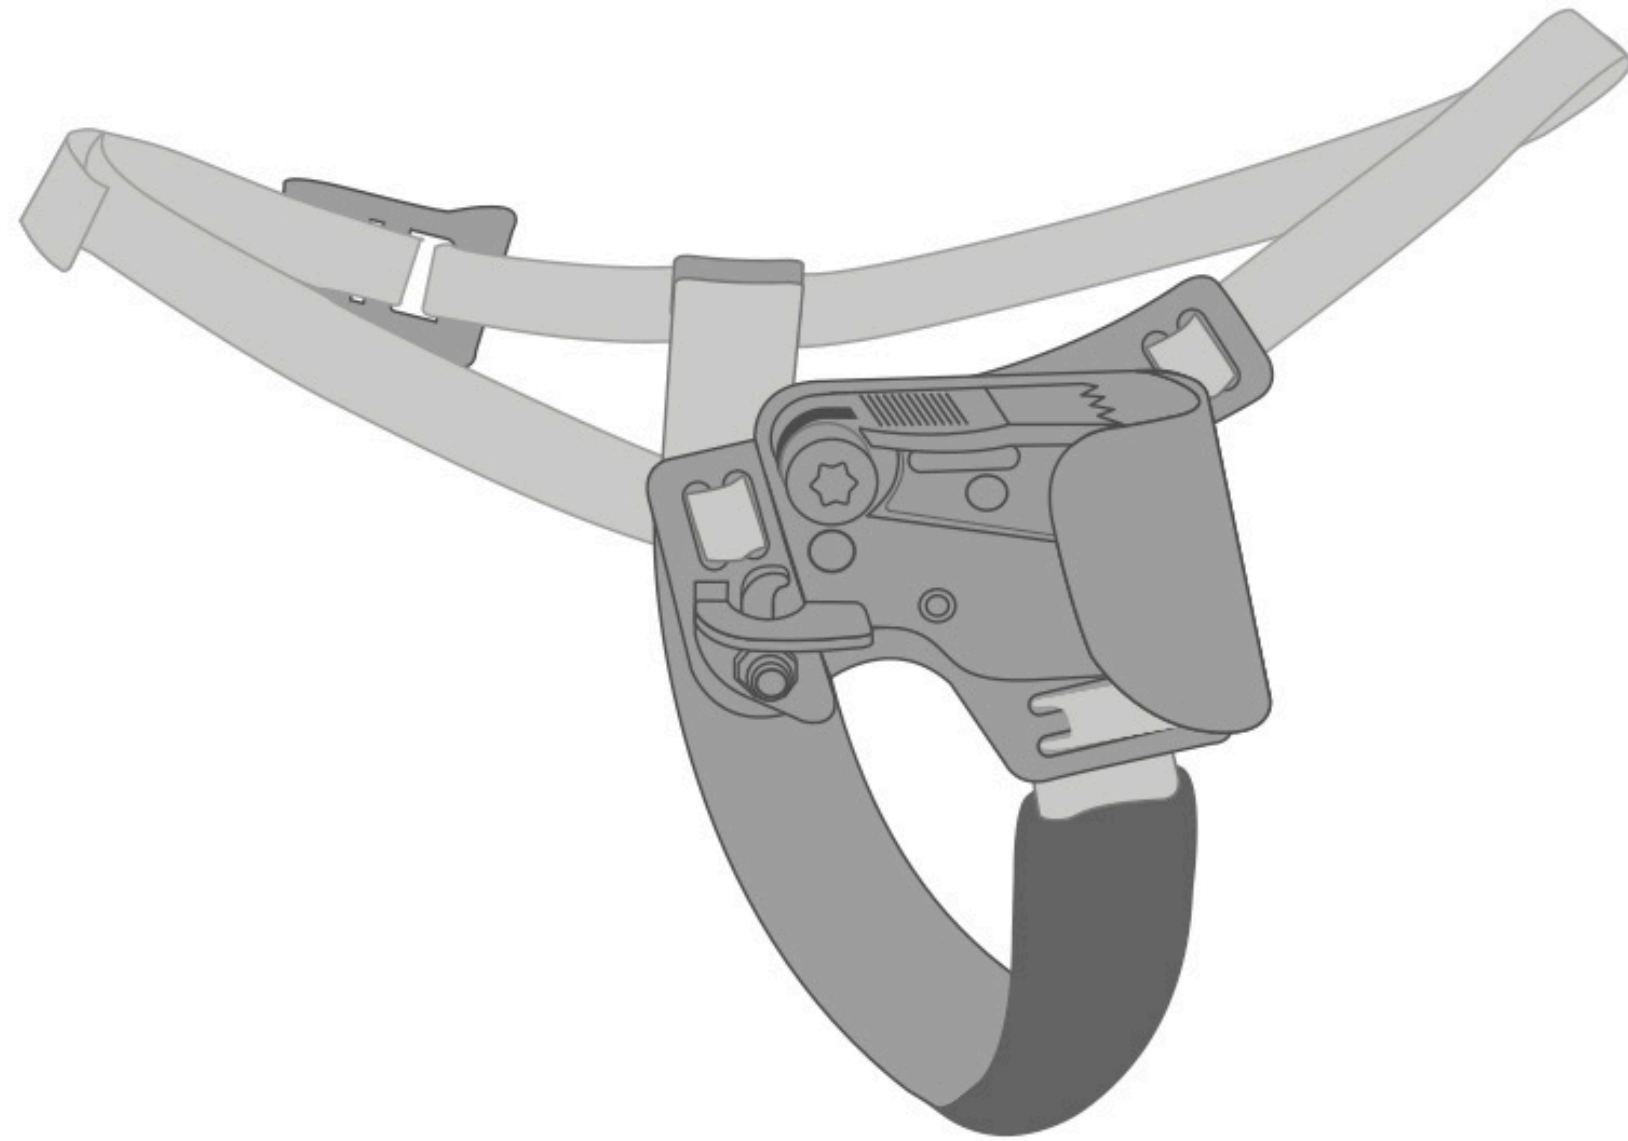

GEMINI FOOT

Foot ascender

GEMINI FOOT

Pictures

GEMINI FOOT

Product Description and features.

This product is designed as an aid to advance on a climbing line. The integrated locking lever allows users to decide if they prefer to leave rope grab cam free to fully open to quick release climbing line, or limitate is possibility to move in order to avoid accidental exits of the rope while advancing on climbing line.

Warning! This product is not a PPE - not intended for life support

Components:

- #1 Rope grab cam
- #2 Upper strap
- #3 Adjusting buckle
- #4 Locking lever
- #5 Lower strap

Made in Italy