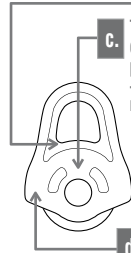

3 year guarantee - Made in France

Specific information

MOBILE PARTNER

(EN) Pulley
(FR) Poulie
(DE) Seilrolle
(IT) Carrucola
(ES) Polea

MOBILE

75 g

7 ≤ Ø ≤ 13 mm

PARTNER

56 g

7 ≤ Ø ≤ 11 mm

UIAA

CE 0082 EN 12278

individually tested

P525010B (080410) recto

Tracability and Markings

MOBILE / PARTNER

CE 0082

a. Body controlling the manufacture of this PPE | b. Notified body that carried out the CE type inspection

APAVE SUD Europe BP 193,
13322 Marseille Cedex 16
N°0082

c. Traceability: datamatrix = product reference + individual number

d. Rope diameter

e. Individual number

00 000 A 0000

f. Year of manufacture

g. Day of manufacture

h. Control or name of inspector

i. Incrementation

1. Field of application

2. Nomenclature of parts

MOBILE

Patented

PARTNER

Patented

3. Inspection, points to verify

4. Compatibility

5. Values

5A.

Working load limit
Valeur d'utilisation maxi
Maximale Gebrauchslast
Valore d'utilizzo massimo
Valor de utilización máximo

OK!

5B.

Breaking load
Charge de rupture
Bruchlast
Carico di rottura
Carga de rotura