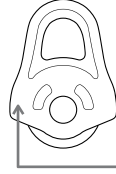

56 g

7 ≤ Ø ≤ 11 mm

UIAA

CE 0082 EN 12278

individually tested

P525010B (080410) recto

Tracability and Markings

MOBILE / PARTNER